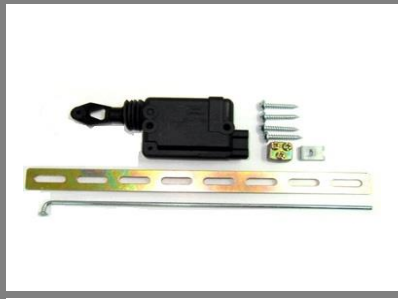

FIAT

ROCKSWELL

Kapı Kilit Motorları - Door Locking Motor

RCK.002 885

OEM: 775855

Bagaj Kilit Motoru
Trunk Locking Motor
DOBLO

RCK.010 024

OEM:

Merkezi Kilit Motoru (2P)
Central Door Locking Motor
DOĞAN-ŞAHİN-KARTAL

RCK.010 025

OEM:

Merkezi Kilit Motoru (5P)
Central Door Locking Motor
DOĞAN-ŞAHİN-KARTAL

RENAULT

ROCKSWELL

Kapı Kilit Motorları - Door Locking Motor

Kapı Kilit Motoru (Ön Sol)
Door Locking Motor (Front, Left)
R19-21-KANGOOCLIO

RCK.004 01 213

OEM:

Universal Kilit (12V)
Door Locking Motor
UNIVERSAL

RCK.004 01 214

OEM:

Universal Kilit Montaj Aparatlı (12V)
Door Locking Motor (with installation apparatus)
UNIVERSAL